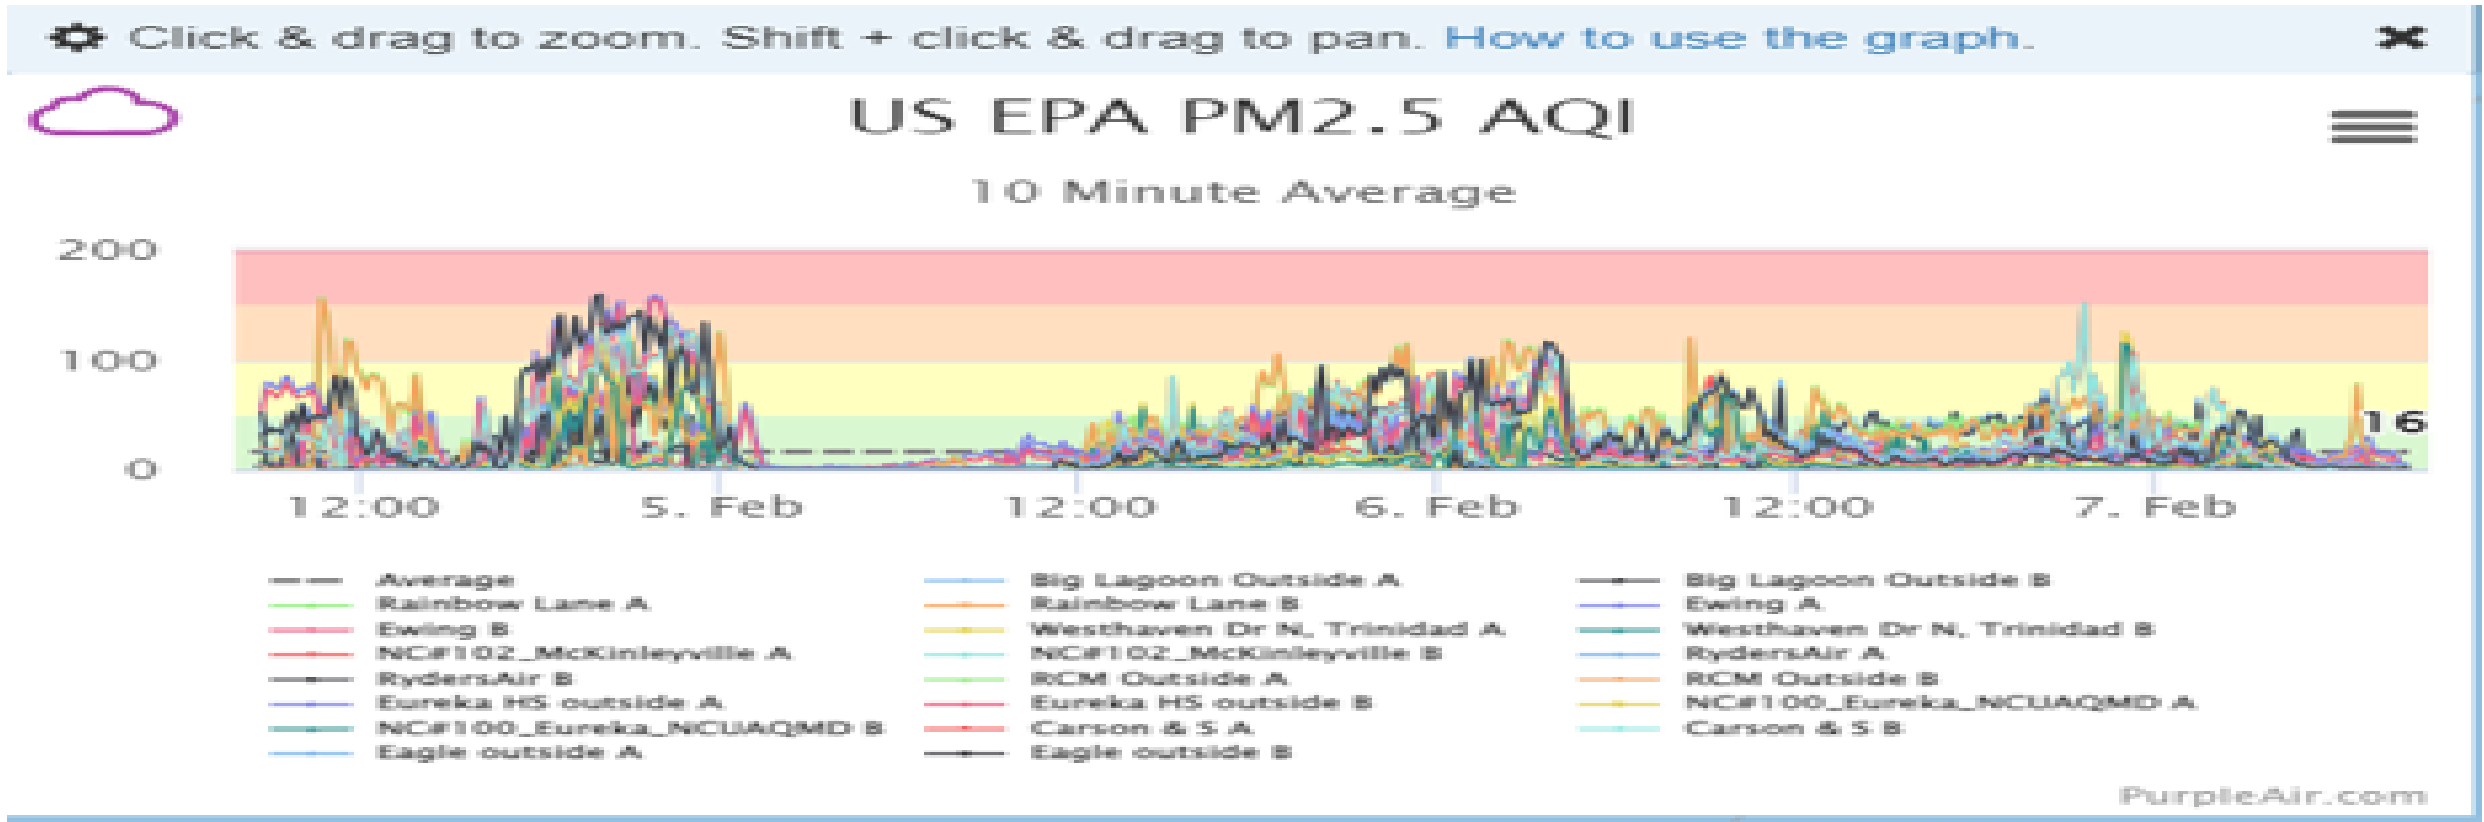

County Snapshot of **Humboldt County**, California. The total of **14** municipality monitors in **Humboldt County**, **{only a partial sampling of PurpleAir monitors in Humboldt County} 1)from Eureka, 2)from Trinidad and 3)from Big Lagoon. All are on or near the Pacific Ocean Coast.** PurpleAir PM2.5 monitor readings are averages over 3 days of particulate matter of 2.5 micrometer size, the perfect size to infiltrate the human lung, setting off a cascade of human health problems and early deaths. Wood burning emissions are 90% PM2.5, and wood burning emits 2.8 times the PM2.5 and CO2 as the fossil fuel coal burning. Wood burning emits 450 times the PM2.5 as the fossil fuel natural gas burning. Many residents buy PurpleAir PM2.5 monitors to prove that as near neighbors of indoor residential wood burners, the wood burning emissions enter the near neighbors yards and sicken them, at levels above Environmental Protection Agency (EPA) National Ambient Air Quality Standards (NAAQS) which in 2023 were 12 micrograms per cubic meter annually and 35 micrograms per cubic meter in a 24 hour period. The highest average readings for **Humboldt County, California** PurpleAir monitors are **20 at RCM Outside**. The lowest average readings is **6** micrograms per cubic meter at **both Rainbow Lane and McKinleyville**. An Excel sheet of all 10 minute readings in a 72 hour period can be downloaded from <https://rawsepresidents.com> at the County Snapshot tab. All 3 days of 10 minute individual PurpleAir PM2.5 readings for all **11** monitors are hidden on the Excel sheet but can be unhidden and viewed.