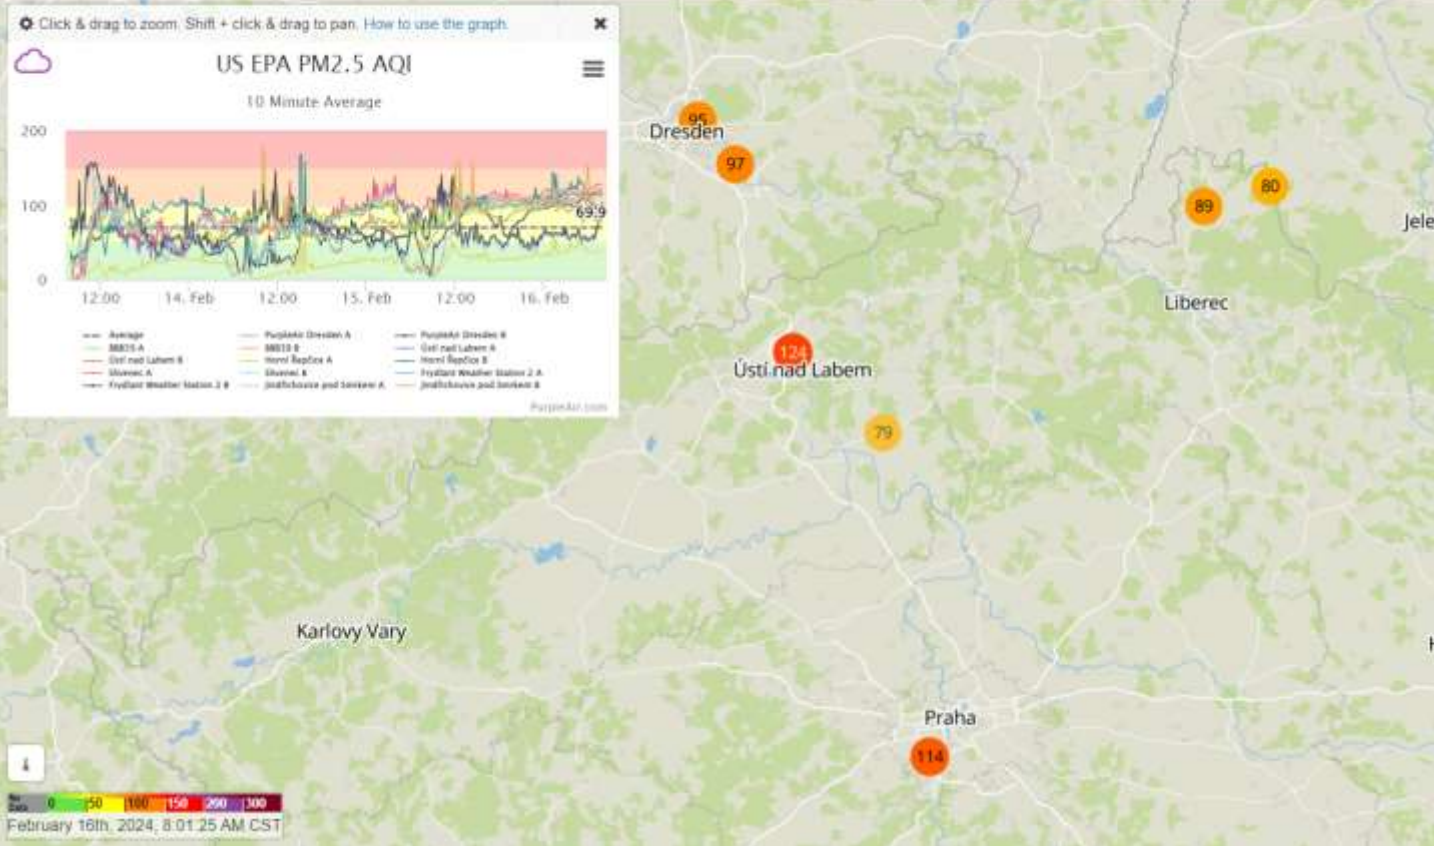

Click & drag to zoom. Shift + click & drag to pan. [How to use the graph.](#)