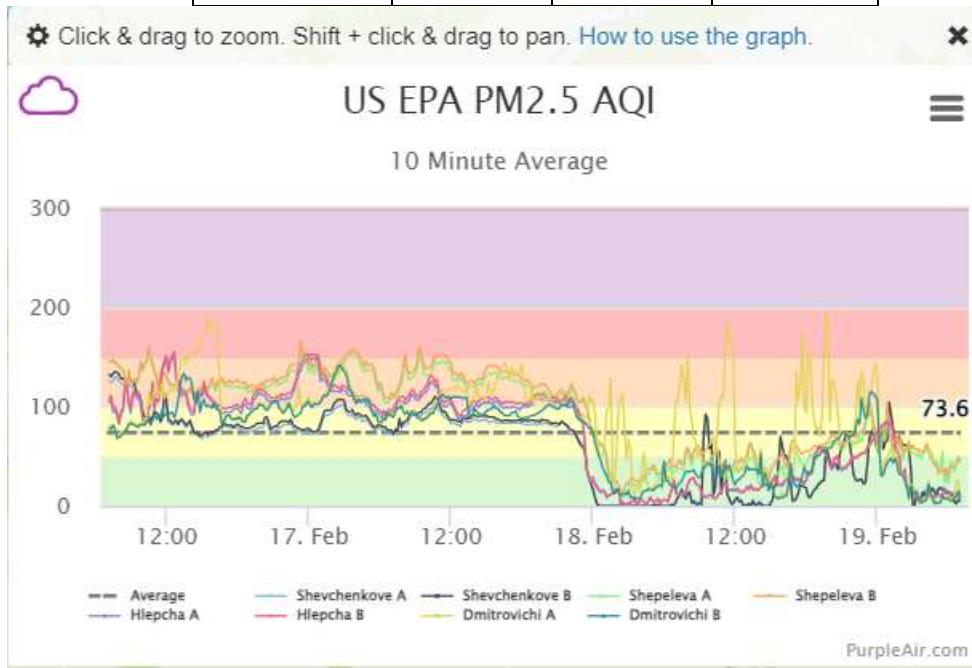

Episode 56QYi February 19, 2024. Kyiv, Ukraine, City Snapshot PM2.5 % and level in micrograms per cubic meter over 3 days using PurpleAir Data.

Highest 49 at Shepeleva lowest 31 at Shevchenkove

DateTime	Shevchenkove A	Shepeleva A	Hlepcha A	Dmitrovichi A
Average PM2.5	31	49	38	48
%>= 9 ug/m3	78%	99%	83%	94%
%>= 15 ug/m3	70%	94%	71%	88%
%>= 25 ug/m3	66%	78%	64%	82%
%>= 35 ug/m3	59%	61%	58%	75%
%>= 45 ug/m3	24%	57%	55%	66%
%>= 55 ug/m3	4%	55%	30%	41%
%>= 65 ug/m3	2%	31%	6%	17%
%>= 75 ug/m3	0%	8%	3%	9%

Shevchenkove A	Shepeleva A	Hlepcha A	Dmitrovichi A
Kyiv, Ukraine	Kyiv, Ukraine	Kyiv, Ukraine	Kyiv, Ukraine

# of monitor	1	2	3	4