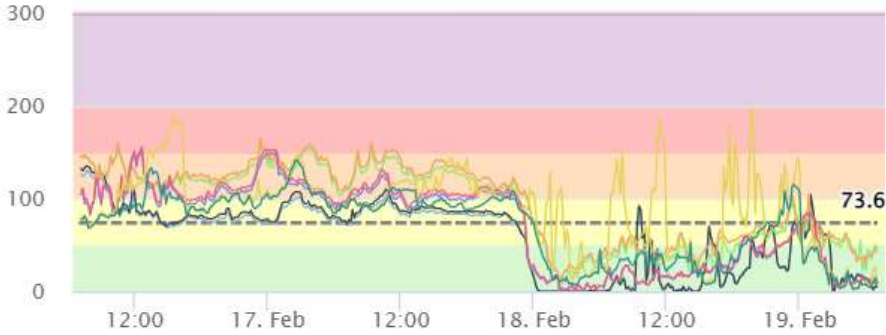

# of monitor	1	2	3	4
--------------	---	---	---	---

Click & drag to zoom. Shift + click & drag to pan. [How to use the graph.](#)

US EPA PM2.5 AQI

10 Minute Average

Legend: Average, Shevchenkove A, Shevchenkove B, Shepeleva A, Shepeleva B, Hlepcha A, Hlepcha B, Dmitrovichi A, Dmitrovichi B