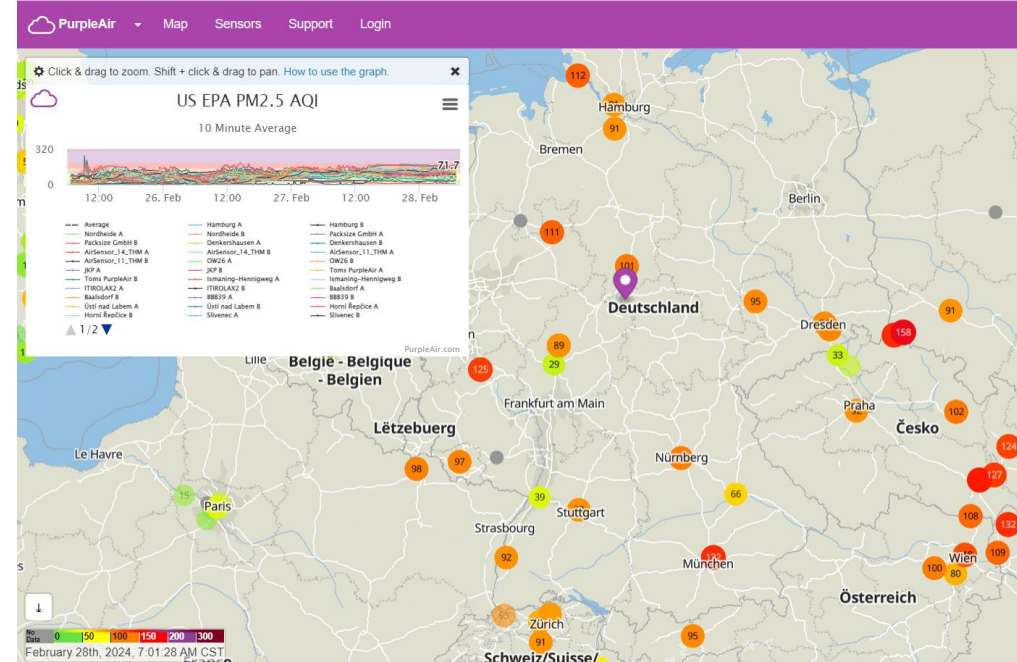

Episode 56RFH February 28, 2024. Germany or the Czech Republic, City Snapshot. PM2.5 % and level in micrograms per cubic meter over 3 days using PurpleAir Data. Highest **66 at Orlova** and lowest **13 at AirSensor_11_THM**.

DateTime	Hamburg A	Nordheide A	Packsize GmbH A	Denkershausen A	AirSensor_14_THM A
Average PM2.5	39	37	41	36	35
% 9 µg/m3	99%	94%	95%	91%	94%
% 15 µg/m3	91%	86%	91%	79%	85%
% 25 µg/m3	84%	83%	74%	70%	74%
% 35 µg/m3	81%	71%	59%	53%	58%
% 45 µg/m3	35%	26%	44%	44%	33%
% 55 µg/m3	3%	2%	29%	7%	3%
% 65 µg/m3	0%	1%	22%	0%	0%

	Hamburg A Germany	Nordheide A Germany or the Czech Republic	Packsize GmbH A Germany or the Czech Republic	Denkershausen A Germany or the Czech Republic	AirSensor_14_THM A Germany or the Czech Republic
# of monitor	1	2	3	4	5

DateTime	AirSensor_11_THM A	OW26 A	JKP A	Toms PurpleAir A	Ismaning-Hennigweg A
Average PM2.5	13	33	44	38	48
% 9 µg/m3	64%	87%	97%	98%	95%
% 15 µg/m3	52%	72%	93%	95%	89%
% 25 µg/m3	0%	60%	82%	89%	81%
% 35 µg/m3	0%	47%	63%	73%	73%
% 45 µg/m3	0%	43%	53%	22%	55%
% 55 µg/m3	0%	13%	33%	0%	40%
% 65 µg/m3	0%	0%	13%	0%	31%
% 75 µg/m3	0%	0%	0%	0%	13%

	AirSensor_11_THM A Germany or the Czech Republic	OW26 A Germany or the Czech Republic	JKP A Germany or the Czech Republic	Toms PurpleAir A Germany or the Czech Republic	Ismaning-Hennigweg A Germany or the Czech Republic
# of monitor	6	7	8	9	10