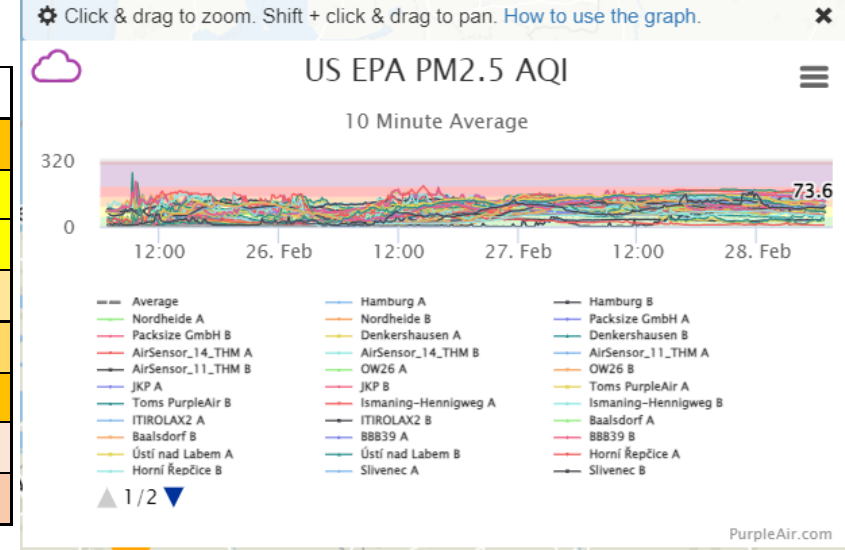

Episode 56RFH February 28, 2024. Germany or the Czech Republic, City Snapshot. PM2.5 % and level in micrograms per cubic meter over 3 days using PurpleAir Data. Highest **66 at Orlova** and lowest **13 at AirSensor_11_THM**.

DateTime	Hamburg A	Nordheide A	Packsize GmbH A	Denkershausen A	AirSensor_14_THM A
Average PM2.5	39	37	41	36	35
% 9 µg/m3	99%	94%	95%	91%	94%
% 15 µg/m3	91%	86%	91%	79%	85%
% 25 µg/m3	84%	83%	74%	70%	74%
% 35 µg/m3	81%	71%	59%	53%	58%
% 45 µg/m3	35%	26%	44%	44%	33%
% 55 µg/m3	3%	2%	29%	7%	3%
% 65 µg/m3	0%	1%	22%	0%	0%

	Hamburg A Germany	Nordheide A Germany or the Czech Republic	Packsize GmbH A Germany or the Czech Republic	Denkershausen A Germany or the Czech Republic	AirSensor_14_THM A Germany or the Czech Republic
# of monitor	1	2	3	4	5

DateTime	AirSensor_11_THM A	OW26 A	JKP A	Toms PurpleAir A	Ismaning-Hennigweg A
Average PM2.5	13	33	44	38	48
% 9 µg/m3	64%	87%	97%	98%	95%
% 15 µg/m3	52%	72%	93%	95%	89%
% 25 µg/m3	0%	60%	82%	89%	81%
% 35 µg/m3	0%	47%	63%	73%	73%
% 45 µg/m3	0%	43%	53%	22%	55%
% 55 µg/m3	0%	13%	33%	0%	40%
% 65 µg/m3	0%	0%	13%	0%	31%
% 75 µg/m3	0%	0%	0%	0%	13%

	AirSensor_11_THM A Germany or the Czech Republic	OW26 A Germany or the Czech Republic	JKP A Germany or the Czech Republic	Toms PurpleAir A Germany or the Czech Republic	Ismaning-Hennigweg A Germany or the Czech Republic
# of monitor	6	7	8	9	10