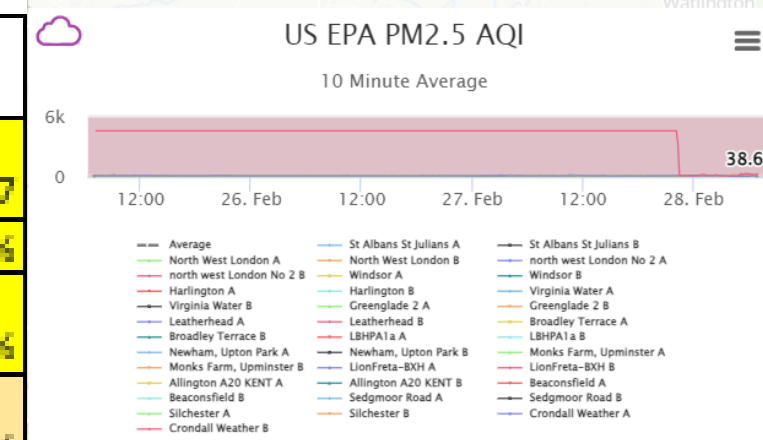

Episode 56RFJ February 28, 2024. areas around London, United Kingdom, City Snapshot PM2.5 % and level in micrograms per cubic meter over 3 days using PurpleAir Data. Highest 28 at Harlington, lowest 5 at Allington A20 KENT.

DateTime	St Albans St Julians A	North West London A	north west London No 2 A	Windsor A	Harlington A	Virginia Water A
Average PM2.5	13	15	19	15	23	11
% 9 $\mu\text{g}/\text{m}^3$	50%	64%	74%	69%	78%	50%
% 15 $\mu\text{g}/\text{m}^3$	31%	43%	57%	48%	60%	30%
% 25 $\mu\text{g}/\text{m}^3$	18%	20%	30%	16%	39%	8%
% 35 $\mu\text{g}/\text{m}^3$	8%	4%	14%	1%	25%	2%
% 45 $\mu\text{g}/\text{m}^3$	2%	0%	3%	0%	10%	0%
% 55 $\mu\text{g}/\text{m}^3$	0%	0%	0%	0%	1%	0%
	St Albans St Julians A	North West London A	north west London No 2 A	Windsor A	Harlington A	Virginia Water A
	UK London area	UK London area	UK London area	UK London area	UK London area	UK London area
# of monitor	1	2	3	4	5	6

DateTime	LionFreta-BXH A	Allington A20 KENT A	Beaconsfield A	Sedgmoor Road A	Silchester A	Crondall Weather A
Average PM2.5	18	5	20	10	17	17
% 9 µg/m³	76%	15%	73%	46%	69%	75%
% 15 µg/m³	56%	3%	63%	27%	46%	49%
% 25 µg/m³	24%	0%	37%	9%	18%	22%
% 35 µg/m³	4%	0%	8%	2%	7%	3%
% 45 µg/m³	0%	0%	4%	0%	3%	0%
% 55 µg/m³	0%	0%	2%	0%	3%	0%
% 65 µg/m³	0%	0%	2%	0%	3%	0%
% 75 µg/m³	0%	0%	1%	0%	2%	0%