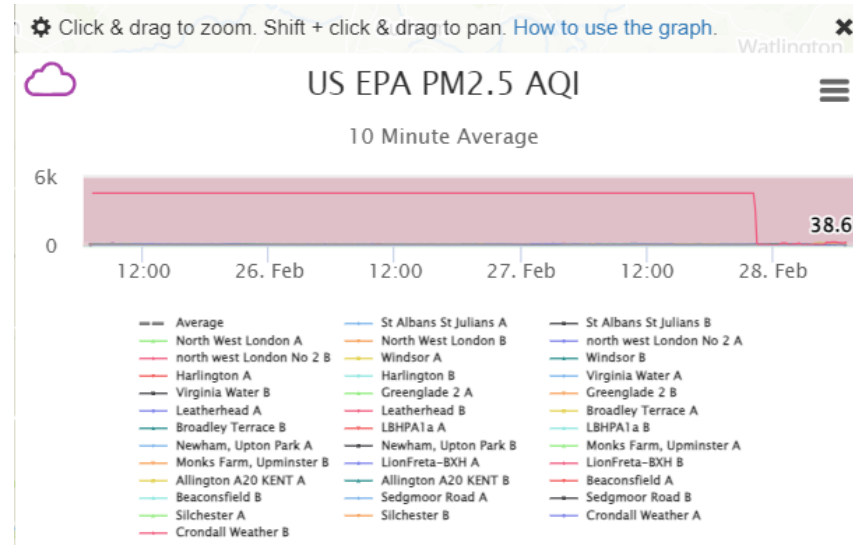

DateTime	St Albans St Julians A	North West London A	north west London No 2 A	Windsor A	Harlington A	Virginia Water A
Average PM2.5	13	15	19	15	23	11
% 9 $\mu\text{g}/\text{m}^3$	50%	64%	74%	69%	78%	50%
% 15 $\mu\text{g}/\text{m}^3$	31%	43%	57%	48%	60%	30%
% 25 $\mu\text{g}/\text{m}^3$	18%	20%	30%	16%	39%	8%
% 35 $\mu\text{g}/\text{m}^3$	8%	4%	14%	1%	25%	2%
% 45 $\mu\text{g}/\text{m}^3$	2%	0%	3%	0%	10%	0%
% 55 $\mu\text{g}/\text{m}^3$	0%	0%	0%	0%	1%	0%
	St Albans St Julians A	North West London A	north west London No 2 A	Windsor A	Harlington A	Virginia Water A
	UK London area	UK London area	UK London area	UK London area	UK London area	UK London area
# of monitor	1	2	3	4	5	6

DateTime	Greenglade 2 A	Leatherhead A	Broadley Terrace A	LBHPA1a A	Newham, Upton Park A	Monks Farm, Upminster A
Average PM2.5	17	16	20	19	20	12
% 9 $\mu\text{g}/\text{m}^3$	77%	68%	74%	81%	81%	58%
% 15 $\mu\text{g}/\text{m}^3$	56%	42%	69%	59%	66%	29%
% 25 $\mu\text{g}/\text{m}^3$	22%	25%	39%	32%	34%	8%
% 35 $\mu\text{g}/\text{m}^3$	4%	4%	6%	2%	4%	0%
% 45 $\mu\text{g}/\text{m}^3$	0%	1%	0%	0%	0%	0%
% 55 $\mu\text{g}/\text{m}^3$	0%	1%	0%	0%	0%	0%
	Greenglade 2 A	Leatherhead A	Broadley Terrace A	LBHPA1a A	Newham, Upton Park A	Monks Farm, Upminster A
	UK London area	UK London area	UK London area	UK London area	UK London area	UK London area
# of monitor	7	8	9	10	11	12