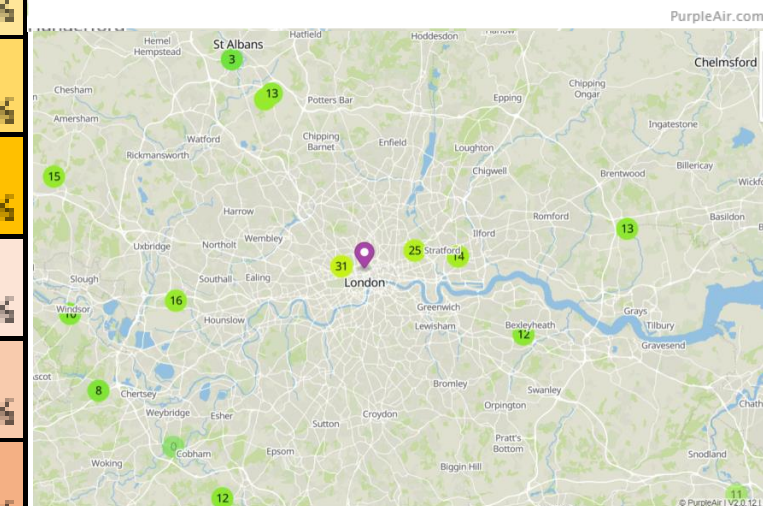

Episode 56RFJ February 28, 2024. areas around London, United Kingdom, City Snapshot PM2.5 % and level in micrograms per cubic meter over 3 days using PurpleAir Data. Highest 28 at Harlington, lowest 5 at Allington A20 KENT.

DateTime	St Albans St Julians A	North West London A	north west London No 2 A	Windsor A	Harlington A	Virginia Water A
Average PM2.5	13	15	19	15	23	11
% 9 $\mu\text{g}/\text{m}^3$	50%	64%	74%	69%	78%	50%
% 15 $\mu\text{g}/\text{m}^3$	31%	43%	57%	48%	60%	30%
% 25 $\mu\text{g}/\text{m}^3$	18%	20%	30%	16%	39%	8%
% 35 $\mu\text{g}/\text{m}^3$	8%	4%	14%	1%	25%	2%
% 45 $\mu\text{g}/\text{m}^3$	2%	0%	3%	0%	10%	0%
% 55 $\mu\text{g}/\text{m}^3$	0%	0%	0%	0%	1%	0%
	St Albans St Julians A	North West London A	north west London No 2 A	Windsor A	Harlington A	Virginia Water A
	UK London area	UK London area	UK London area	UK London area	UK London area	UK London area
# of monitor	1	2	3	4	5	6

DateTime	Greenglade 2 A	Leatherhead A	Broadley Terrace A	LBHPA1a A	Newham, Upton Park A	Monks Farm, Upminster A
Average PM2.5	17	16	20	19	20	12
% 9 $\mu\text{g}/\text{m}^3$	77%	68%	74%	81%	81%	58%
% 15 $\mu\text{g}/\text{m}^3$	56%	42%	69%	59%	66%	29%
% 25 $\mu\text{g}/\text{m}^3$	22%	25%	39%	32%	34%	8%
% 35 $\mu\text{g}/\text{m}^3$	4%	4%	6%	2%	4%	0%
% 45 $\mu\text{g}/\text{m}^3$	0%	1%	0%	0%	0%	0%
% 55 $\mu\text{g}/\text{m}^3$	0%	1%	0%	0%	0%	0%
	Greenglade 2 A	Leatherhead A	Broadley Terrace A	LBHPA1a A	Newham, Upton Park A	Monks Farm, Upminster A
	UK London area	UK London area	UK London area	UK London area	UK London area	UK London area
# of monitor	7	8	9	10	11	12

	LionFreta-BXH A	Allington A20 KENT A	Beaconsfield A	Sedgmoor Road A	Silchester A	Crondall Weather A
	UK London area	UK London area	UK London area	UK London area	UK London area	UK London area