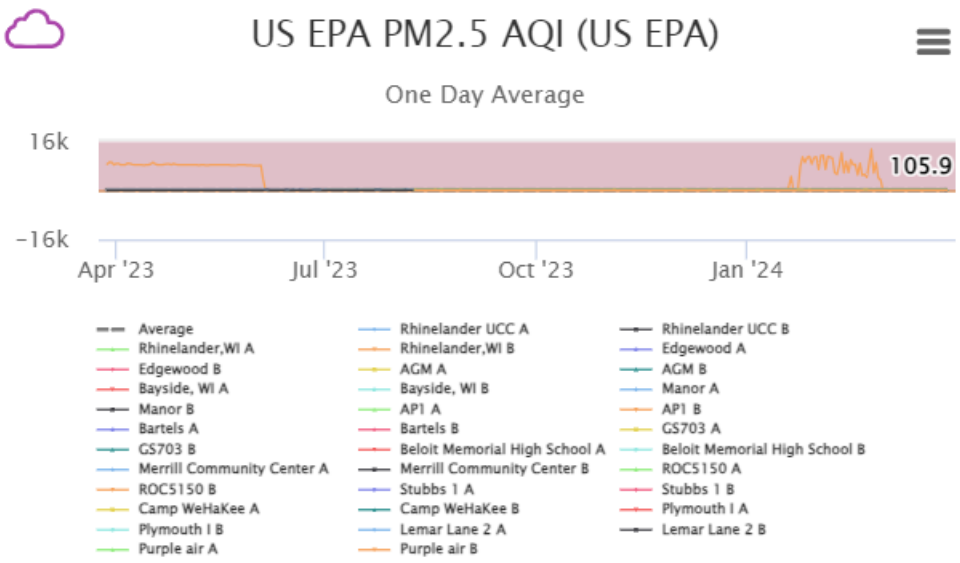

DateTime	Rhineland UCC A	Rhineland, WI A	Edgewood A	AGM A	Bayside, WI A	Manor A	AP1 A	Bartels A	GS703 A
average 1/1/2024 to 3/28/2024	13	14	35	30	22	47	36	21	18
city or county	Oneida County, WI	Oneida County, WI	Outagamie County, WI	Outagamie County, WI	Ozaukee County, WI	Polk County, WI	Racine County, WI	Racine County, WI	Rock County, WI
monitor number	1	2	3	4	5	6	7	8	9

DateTime	Beloit Memorial High School A	Merrill Community Center A	ROC5150 A	Stubbs 1 A	Camp WeHaKee A	Plymouth I A	Lemar Lane 2 A	Purple air A
average 1/1/2024 to 3/28/2024	3	4	26	28	22	30	29	37
city or county	Rock County, WI	Rock County, WI	Rock County, WI	Rusk County, WI	Sawyer County, WI	Sheboygan County, WI	St. Croix County, WI	St. Croix County, WI
monitor number	10	11	12	13	14	15	16	17

Click & drag to zoom. Shift + click & drag to pan. [How to use the graph.](#)