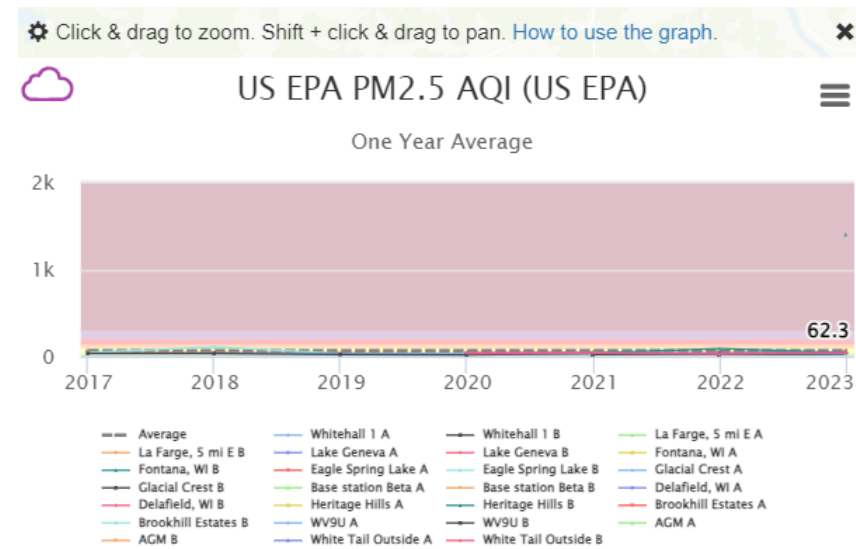

DateTime	Whitehall 1 A	La Farge, 5 mi E A	Lake Geneva A	Fontana, WI A	Eagle Spring Lake A	Glacial Crest A	Base station Beta A
1/1/2017 0:00					44		
1/1/2018 0:00					38		
1/1/2019 0:00					35		
1/1/2020 0:00					29		
1/1/2021 0:00	19				29	22	
1/1/2022 0:00	17				28	19	
1/1/2023 0:00	27	28	41	36	40	31	41
city or county	Trempealeau County, WI	Vernon County, WI	Walworth County, WI	Walworth County, WI	Walworth County, WI	Walworth County, WI	Waukesha County, WI
monitor number	1	2	3	4	5	6	7

DateTime	Delafield, WI A	Heritage Hills A	Brookhill Estates A	WV9U A	AGM A	White Tail Outside A
1/1/2017 0:00				35		
1/1/2018 0:00				35		
1/1/2019 0:00				29		
1/1/2020 0:00	34			27		31
1/1/2021 0:00	34	34		36		36
1/1/2022 0:00	29	31		31		29
1/1/2023 0:00	44	38	43	41	34	39
city or county	Waukesha County, WI	Waukesha County, WI	Waukesha County, WI	Waukesha County, WI	Waupaca County, WI	Winnebago County, WI
monitor number	8	9	10	11	12	13