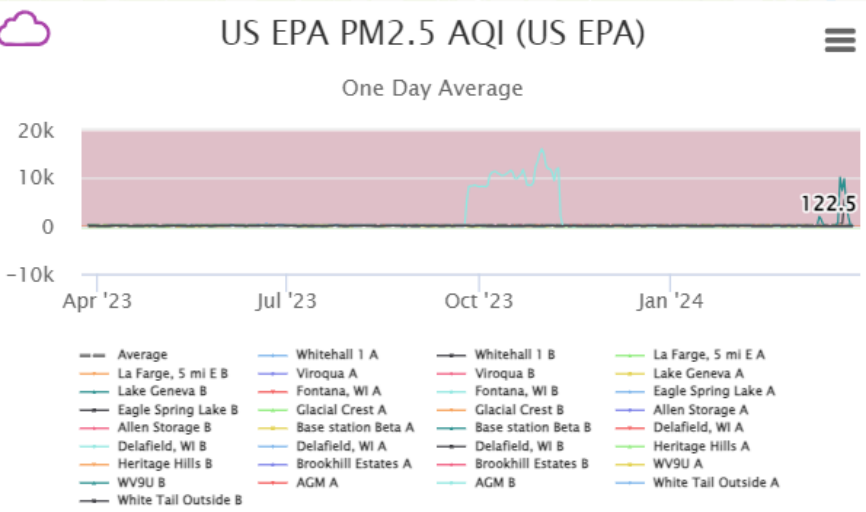

Episode 56SMBW4 March 29, 2024. 1/1/2024 to 3/29/2024 Week average 4 Wisconsin PM2.5 from PurpleAir. PM2.5 in micrograms per cubic meter.

DateTime	Whitehall 1 A	La Farge, 5 mi E A	Viroqua A	Lake Geneva A	Fontana, WI A	Eagle Spring Lake A	Glacial Crest A	Allen Storage A
average 1/1/2024 to 3/28/2024	25	23	23	37	37	28	21	21
city or county	Trempealeau County, WI	Vernon County, WI	Vernon County, WI	Walworth Coutny, WI	Walworth Coutny, WI	Walworth Coutny, WI	Walworth Coutny, WI	Waukesha County, WI
monitor number	1	2	3	4	5	6	7	8

DateTime	Base station Beta A	Delafield, WI A	Delafield, WI A	Heritage Hills A	Brookhill Estates A	WV9U A	AGM A	White Tail Outside A
average 1/1/2024 to 3/28/2024	38	10	19	29	39	30	30	29
city or county	Waukesha County, WI	Waukesha County, WI	Waukesha County, WI	Waukesha County, WI	Waukesha County, WI	Waukesha County, WI	Waupaca County, WI	Winnebago County, WI
monitor number	9	10	11	12	13	14	15	16

Click & drag to zoom. Shift + click & drag to pan. [How to use the graph.](#)

DateTime	Whitehall 1 A	La Farge, 5 mi E A	Lake Geneva A	Fontana, WI A	Eagle Spring Lake A	Glacial Crest A	Base station Beta A
1/1/2017 0:00					44		
1/1/2018 0:00					38		
1/1/2019 0:00					35		
1/1/2020 0:00					29		
1/1/2021 0:00	19				29	22	
1/1/2022 0:00	17				28	19	
1/1/2023 0:00	27	28	41	36	40	31	41
city or county	Trempealeau County, WI	Vernon County, WI	Walworth County, WI	Walworth County, WI	Walworth County, WI	Walworth County, WI	Waukesha County, WI
monitor number	1	2	3	4	5	6	7