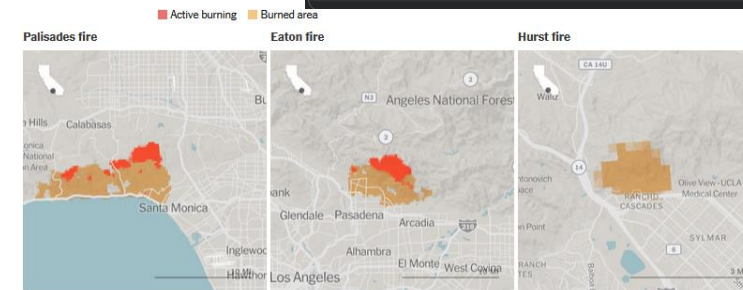

Youtube QR

Spotify QR

Website QR

Jan 26, 2025, 3:4:30 pm
Transition Your Home to Clean Renewable Energy to Address Health, Comfort, & the Climate Crisis. Join the Albany Climate Action Coalition... See more

luma®

Renovate Your Home for Health, Comfort, and Sustainability

RSVP

LUMA
Renovate Your Home for Health, Comfort, and Sustainability - Luma
Did you know that gas appliances cause more smog in the Bay Area than cars do? And tha...