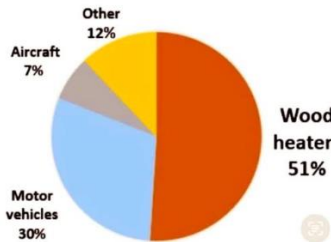

HUMAN SOURCE PM2.5
METRO MELBOURNE 2016