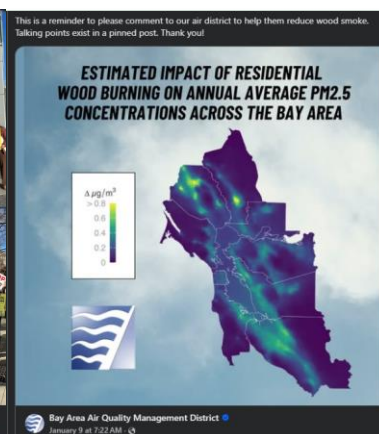

3 United Kingdom and Australia Clean Air Night is January 25 2025

4 Belgium Ghent versus the Belgium Please Don't Eat Your Christmas Tree Belgium Urges the Public **RAWSEP View** What are seen as traditions are not always even traditions Traditions can also be bad for your health Many traditions accepted in the past should be scuttled like scuttling indoor residential wood burning Just do not burn wood to begin with Your lungs will thank you **Excerpts edited by RAWSEP for brevity and clarity and relationship to Residents Against Wood Smoke Emission Particulates a 501c3 nonprofit organization** The Belgium food agency warned against using evergreens in food after the city of Ghent suggested an unusual form of recycling spruce needle butter The city of Ghent in Belgium Reported from London The reporter bought a potted holiday tree this year which she plans to water but not eat Jan 8 2025 Go ahead and recycle your Christmas tree But please the Belgian authorities say don't try to eat it The country's federal food agency delivered that unusual warning this week after a suggestion from the climate friendly city of Ghent If you're trying to cut down on holiday food waste the city of Ghent recently said on an environment page of its website why not make spruce needle butter with the leftover needles from your holiday tree? The city acknowledged that there could be health dangers Yew an

Youtube QR

Spotify QR

Website QR

ELECTRIC HEAT PUMPS COULD SAVE LIVES AND LOWER COSTS

Transitioning to electric appliances could shave $60 billion off energy bills and prevent 3,400 premature deaths per year.

NYTIMES.COM
#MOMSLIMATEHOPE

What We Do

The District's **Heat Pump Replacement Program** offers money for residents to **replace their uncertified wood-burning stoves or open-hearth fireplaces** - that provide their main source of heat - with electric heat pumps.

To learn more or apply, visit: YSAQMD.org/woodsmoke

Yolo-Solano Air Quality
Government organization