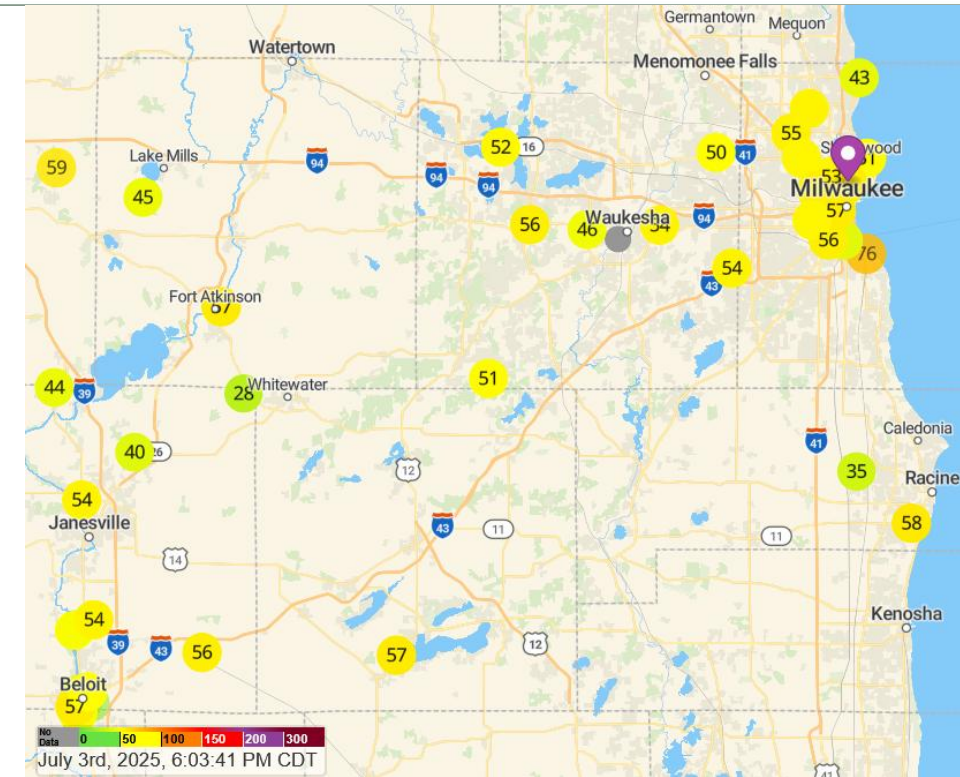

Monitor name	Eagle Spring Lake B	Edgerton High School A	Escuela Verde, river-facing B	Fontana, WI A	FORT HEALTHCARE A	Glacial Crest A	GS703 B	Heritage Hills A	Love My Air Wisconsin: Academies of Racine at Mitchell School B	Love My Air Wisconsin: Browning School, MPS A
Month of June 2025	64	62	71	71	76	57	68	63	73	78
PA times .514 plus 1.8304	35	34	38	38	41	31	37	34	39	42
monitor number	11	12	13	14	15	16	17	18	19	20
Municipality	Eagle Spring Lake Wisconsin	Edgerton Wisconsin	Whitewater Wisconsin	Fontana Wisconsin	Fort Atkinson Wisconsin	Whitewater Wisconsin	Racine Wisconsin	Milwaukee Wisconsin	Milwaukee Wisconsin	Milwaukee Wisconsin

Youtube QR

Spotify QR

Website QR

Monitor name	Love My Air Wisconsin: Carson Academy, MPS A	Love My Air Wisconsin: Hawthorne School A	Love My Air Wisconsin: Hopkins School, MPS B	Love My Air Wisconsin: Lincoln Avenue School, MPS A	Love My Air Wisconsin: Milwaukee Highschool of the Arts A	Love My Air Wisconsin: OW Holmes School, MPS B	Love My Air Wisconsin: Starms Discovery Learning Center, MPS B	Love My Air Wisconsin: Westside Academy, MPS A	Merrill Community Center A	Milton High School A
Month of June 2025	63	67	68	71	68	70	70	67	73	58
PA times .514 plus 1.8304	34	36	37	38	37	38	38	36	39	32
monitor number	21	22	23	24	25	26	27	28	29	30
Municipality	Milwaukee Wisconsin	Milwaukee Wisconsin	Milwaukee Wisconsin	Milwaukee Wisconsin	Milwaukee Wisconsin	Milwaukee Wisconsin	Milwaukee Wisconsin	Milwaukee Wisconsin	Beloit Wisconsin	Milton Wisconsin

Youtube QR

Spotify QR

Website QR

Monitor name	MPD District 2 A	Nature at the Confluence A	ROC5150 B	Rock County Public Health B	Shorewood East B	W St. Paul Ave A	Wisconsin EcoLatinos" B"	WV9U A
Month of June 2025	50	68	63	74	249	73	75	67
PA times .514 plus 1.8304	28	37	34	40	130	39	40	36
monitor number	31	32	33	34	35	36	37	38
Municipality	Milwaukee Wisconsin	South Beloit Illinois	Afton Wisconsin	Janesville Wisconsin	Shorewood Wisconsin	Milwaukee Wisconsin	Milwaukee Wisconsin	New Berlin Wisconsin