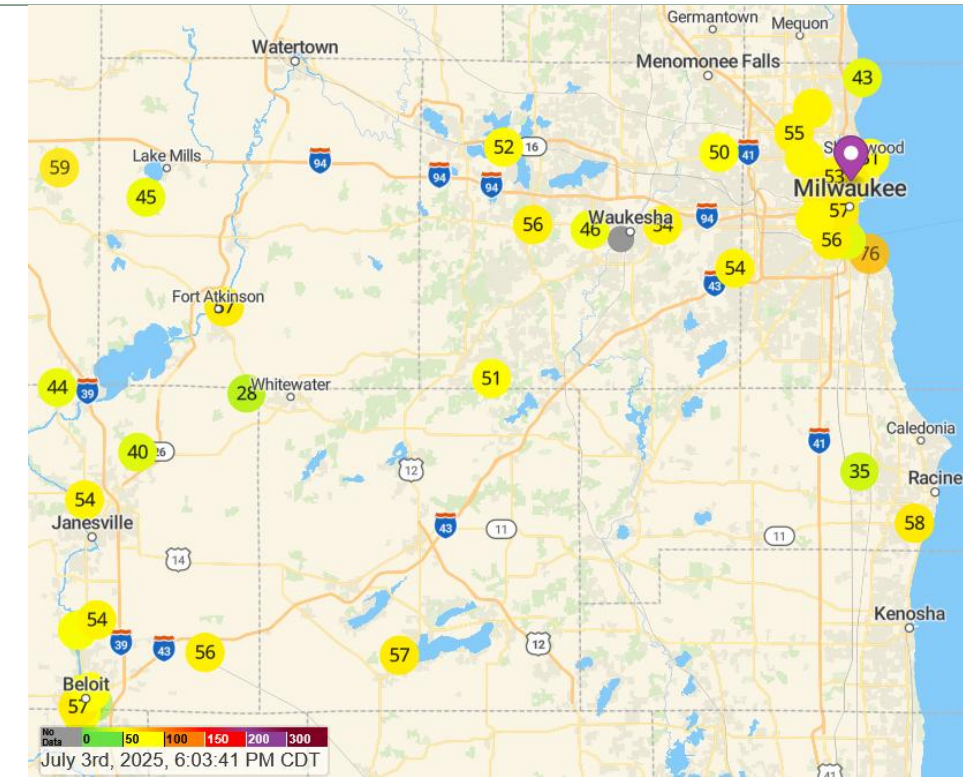

Wood burning emits 90% PM2.5, particulate matter of 2.5 micrometer size the perfect size to infiltrate the human lung setting off a cascade of human health problems and early deaths

Residents Against Wood Smoke Emission Particulates would like to hand out a PurpleAir PM2.5 monitor to any near neighbor of an inside residential wood burner whose wood smoke infiltrates their yards and sickens them

Youtube QR

Spotify QR

Website QR

Monitor name	Backyard A	Bartels B	Base station Beta B	Bayside, WI A	Beloit College A	Beloit Memorial High School B	Blackhawk Technical College B	Brookhill Estates A	Clinton Elementary School A	Delafield, WI B
Month of June 2025	195	55	66	62	66	70	72	69	73	70
PA times .514 plus 1.8304	102	30	36	34	36	38	39	37	39	38
monitor number	1	2	3	4	5	6	7	8	9	10
Municipality	Milwaukee Wisconsin	Racine Wisconsin	Butler Wisconsin	Bayside Wisconsin	Beloit Wisconsin	Beloit Wisconsin	Janesville Wisconsin	Brookhill Estates Wisconsin	Clinton Wisconsin	Delafield Wisconsin

Monitor name	Eagle Spring Lake B	Edgerton High School A	Escuela Verde, river-facing B	Fontana, WI A	FORT HEALTHCARE A	Glacial Crest A	GS703 B	Heritage Hills A	Love My Air Wisconsin: Academies of Racine at Mitchell School B	Love My Air Wisconsin: Browning School, MPS A
Month of June 2025	64	62	71	71	76	57	68	63	73	78
PA times .514 plus 1.8304	35	34	38	38	41	31	37	34	39	42
monitor number	11	12	13	14	15	16	17	18	19	20
Municipality	Eagle Spring Lake Wisconsin	Edgerton Wisconsin	Whitewater Wisconsin	Fontana Wisconsin	Fort Atkinson Wisconsin	Whitewater Wisconsin	Racine Wisconsin	Milwaukee Wisconsin	Milwaukee Wisconsin	Milwaukee Wisconsin