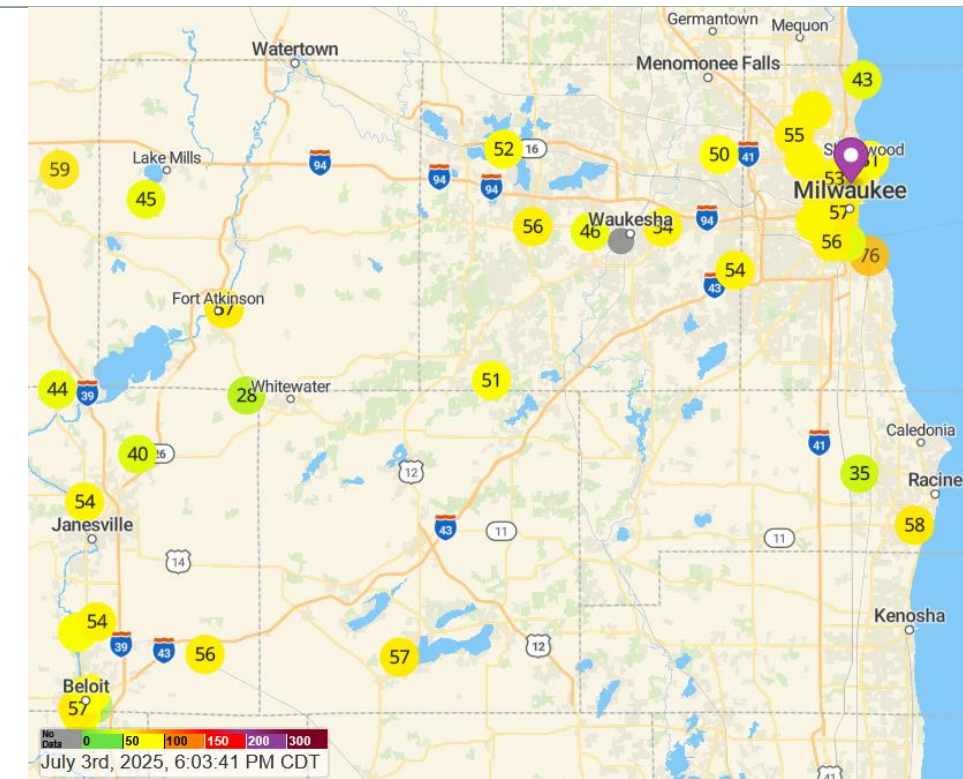

Youtube QR

Spotify QR

Website QR